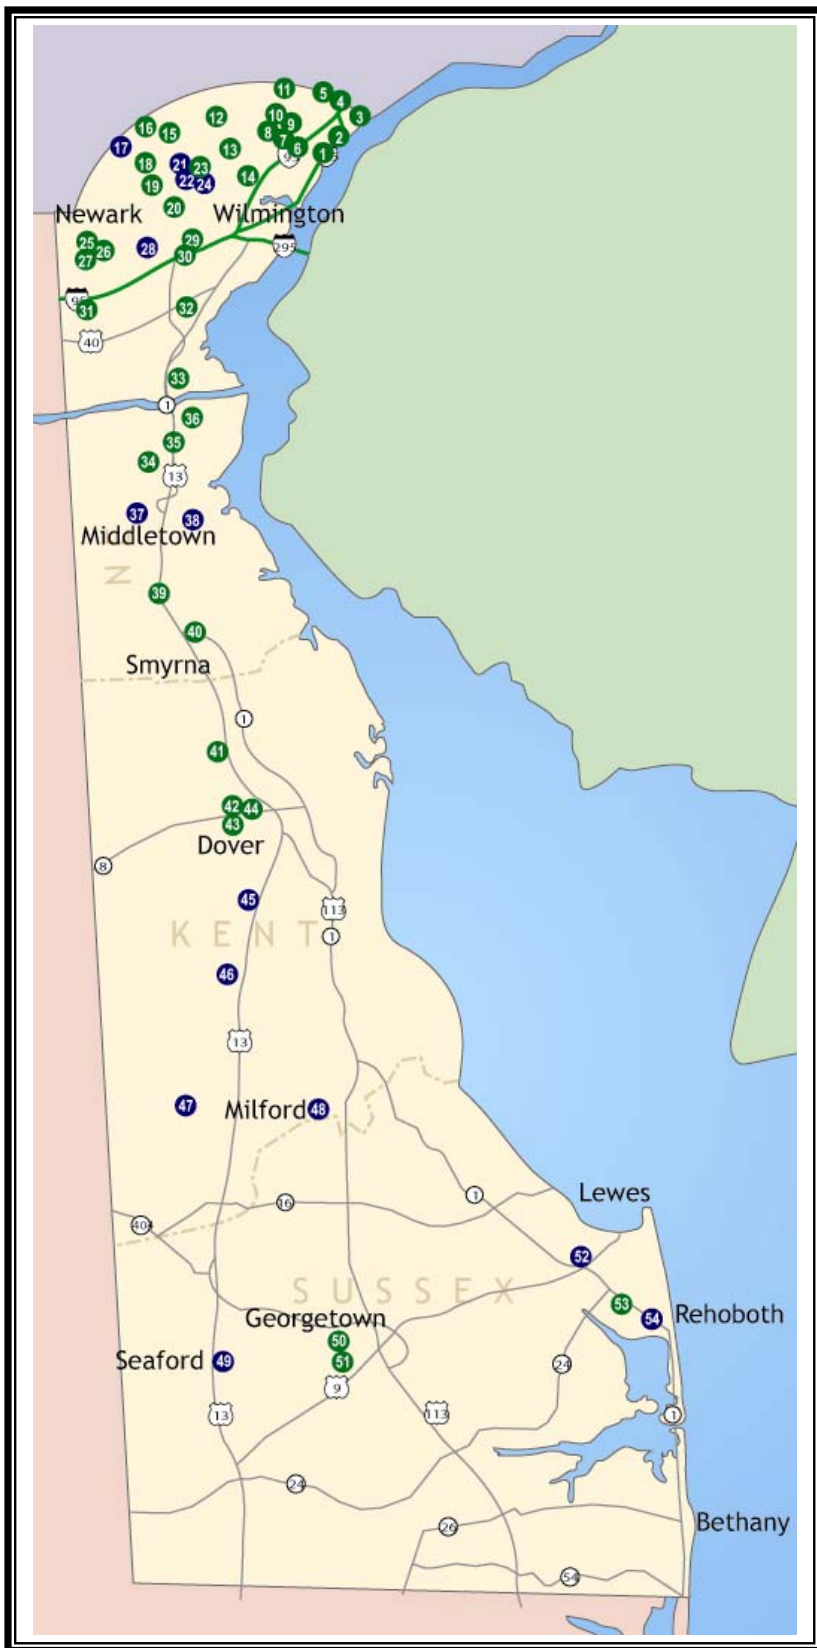

Park & Rides (continued)

SUSSEX COUNTY

Del Tech Georgetown 51

Jack F. Owens Campus
Georgetown - Bus Rts: 206, 212, 303

Rehoboth Beach Park & Ride 53

DE 1 & Shuttle Rd.
Rehoboth - Bus Rts: 201, 203-208, 305
Paid Parking (open May to September)

Park & Pools – Lots are available to park your car and meet a carpool or vanpool. Call RideShare Delaware for carpool matching services at 1-888-Ridematch.

NEW CASTLE COUNTY

Lantana Square 17

DE 7 & Valley Rd., Hockessin

Delcastle Recreation Center 21

McKennans Church Rd.

Brandywine Springs Park 22

Faulkland Rd. & DE 41

Greenbank Park 24

Greenbank Rd.

I-95 Service Plaza 28

Newark

Boyd's Corner 35

DE 896 & US 13, Odessa

South Odessa 38

US 13 at Wallace Rd.

Pine Tree Corner 39

US 13 & Rd. 25, Townsend

KENT COUNTY

Shore Stop 46

US 13 & Road 31, Canterbury

Harrington Moose Lodge 47

US 13, Harrington

Milford Bowling Lanes 48

809 North DuPont Hwy.
Milford - Bus Rt: 303

SUSSEX COUNTY

Seaford Church of Christ 49

US 13 & Rd. 532, Seaford

First Baptist Church 50

601 N. DuPont Hwy., Georgetown

Sussex (continued)

St. Jude's Catholic Church 52

DE 1 (north of Five Points), Lewes

Lutheran Church of Our Savior 54

DE 1 & Bay Vista Rd., Rehoboth